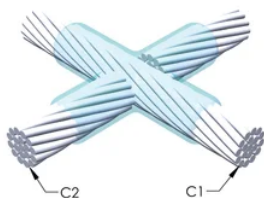

Mold Split: Horizontal

Split Crucible: No

Wear Plates: No

Mold Only: No

Welding Material: 250 or 250PLUSF20, Sold Separately

Handle Clamp: L160, Sold Separately

Price Key: C

Ease of Use: Preferred

YDERLIGERE PRODUKTOPLYSNINGER

For applications such as computer room, tunnel or other low-ventilation areas, specify a smokeless nVent ERICO Cadweld Exolon mold. Add an XL prefix to the standard mold part number when ordering (for example, a TAC2Q2Q becomes XLTAC2Q2Q). Similarly, nVent ERICO Cadweld Exolon welding material is also designated by the XL prefix (for example, 150 becomes XL150).

A gap between conductors may be required. See mold tag for more information.

XX-X-XX-XX-L-M-W		
XX	Mold Family	
X	Price Key	
XX	Conductor Code 1	
XX	Conductor Code 2	
L*	Split Crucible	Crucible section is split on molds designed with horizontal opening for easier cleaning
M*	Mold Only	
W*	Wear Plates	Reduce mechanical abrasion of molds at cable entry points

* Empty if none

DIAGRAMS

ADVARSEL

nVent-produkter skal kun installeres og anvendes som angivet i nVents produktvejledninger og træningsmaterialer. Vejledninger er tilgængelige på www.nvent.com og hos din nVent kundeservicerepræsentant. Forkert installation, misbrug,