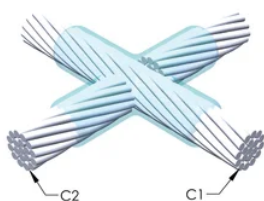

Split Crucible: No

Wear Plates: No

Mold Only: No

Welding Material: 500 or 500PLUSF20, Sold Separately

Handle Clamp: L159, Sold Separately

Price Key: D

Ease of Use: Preferred

YDERLIGERE PRODUKTOPLYSNINGER

For applications such as computer room, tunnel or other low-ventilation areas, specify a smokeless nVent ERICO Cadweld Exolon mold. Add an XL prefix to the standard mold part number when ordering (for example, a TAC2Q2Q becomes XLTAC2Q2Q). Similarly, nVent ERICO Cadweld Exolon welding material is also designated by the XL prefix (for example, 150 becomes XL150).

A gap between conductors may be required. See mold tag for more information.

XX-X-XX-XX-L-M-W		
XX	Mold Family	
X	Price Key	
XX	Conductor Code 1	
XX	Conductor Code 2	
L*	Split Crucible	Crucible section is split on molds designed with horizontal opening for easier cleaning
M*	Mold Only	
W*	Wear Plates	Reduce mechanical abrasion of molds at cable entry points

* Empty if none

DIAGRAMS

ADVARSEL

nVent-produkter skal kun installeres og anvendes som angivet i nVents produktvejledninger og træningsmaterialer. Vejledninger er tilgængelige på www.nvent.com og hos din nVent kundeservicerepræsentant. Forkert installation, misbrug, fejlanvendelse eller anden unkladelse af fuldt ud at følge nVents instruktioner og advarsler kan medføre funktionsfejl, materielle skader, alvorlige personskader eller død og/eller ugyldiggøre din garanti.