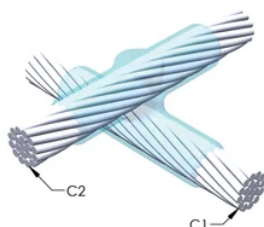

Split Crucible: No

Wear Plates: No

Mold Only: No

Welding Material: 150 x 2 or 300PLUSF20, Sold Separately

Handle Clamp: Not Required

Frame: Attached

Price Key: M

Ease of Use: Preferred

YDERLIGERE PRODUKTOPLYSNINGER

For applications such as computer room, tunnel or other low-ventilation areas, specify a smokeless nVent ERICO Cadweld Exolon mold. Add an XL prefix to the standard mold part number when ordering (for example, a TAC2Q2Q becomes XLTAC2Q2Q). Similarly, nVent ERICO Cadweld Exolon welding material is also designated by the XL prefix (for example, 150 becomes XL150).

A gap between conductors may be required. See mold tag for more information.

XX-X-XX-XX-L-M-W		
XX	Mold Family	
X	Price Key	
XX	Conductor Code 1	
XX	Conductor Code 2	
L*	Split Crucible	Crucible section is split on molds designed with horizontal opening for easier cleaning
M*	Mold Only	
W*	Wear Plates	Reduce mechanical abrasion of molds at cable entry points

* Empty if none

DIAGRAMS

ADVARSEL

nVent-produkter skal kun installeres og anvendes som angivet i nVents produktvejledninger og træningsmaterialer. Vejledninger er tilgængelige på www.nvent.com og hos din nVent kundeservicerepræsentant. Forkert installation, misbrug,