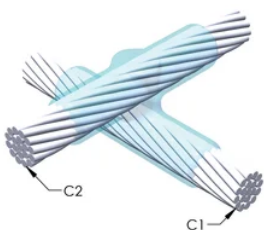

Conductor 1: 120 mm² Concentric

Conductor 1 Outer Diameter, Nominal: 14.4mm

Conductor 2: 120 mm² Concentric

Conductor 2 Outer Diameter, Nominal: 14.4mm

Mold Split: Horizontal

Split Crucible: No

Wear Plates: No

Mold Only: No

Welding Material: 150 x 2 or 300PLUSF20, Sold Separately

Handle Clamp: L160, Sold Separately

Price Key: Q

Ease of Use: Preferred

YDERLIGERE PRODUKTOPLYSNINGER

For applications such as computer room, tunnel or other low-ventilation areas, specify a smokeless nVent ERICO Cadweld Exolon mold. Add an XL prefix to the standard mold part number when ordering (for example, a TAC2Q2Q becomes XLTAC2Q2Q). Similarly, nVent ERICO Cadweld Exolon welding material is also designated by the XL prefix (for example, 150 becomes XL150).

A gap between conductors may be required. See mold tag for more information.

XX-X-XX-XX-L-M-W		
XX	Mold Family	
X	Price Key	
XX	Conductor Code 1	
XX	Conductor Code 2	
L*	Split Crucible	Crucible section is split on molds designed with horizontal opening for easier cleaning
M*	Mold Only	
W*	Wear Plates	Reduce mechanical abrasion of molds at cable entry points

* Empty if none

DIAGRAMS