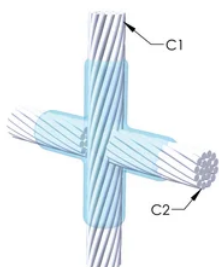

Split Crucible: No

Wear Plates: No

Mold Only: No

Welding Material: 200 or 200PLUSF20, Sold Separately

Handle Clamp: L160, Sold Separately

Frame: Attached

Price Key: E

Ease of Use: Difficult

YDERLIGERE PRODUKTOPLYSNINGER

For applications such as computer room, tunnel or other low-ventilation areas, specify a smokeless nVent ERICO Cadweld Exolon mold. Add an XL prefix to the standard mold part number when ordering (for example, a TAC2Q2Q becomes XLTAC2Q2Q). Similarly, nVent ERICO Cadweld Exolon welding material is also designated by the XL prefix (for example, 150 becomes XL150).

A gap between conductors may be required. See mold tag for more information.

XX-X-XX-XX-L-M-W		
XX	Mold Family	
X	Price Key	
XX	Conductor Code 1	
XX	Conductor Code 2	
L*	Split Crucible	Crucible section is split on molds designed with horizontal opening for easier cleaning
M*	Mold Only	
W*	Wear Plates	Reduce mechanical abrasion of molds at cable entry points

* Empty if none

DIAGRAMS

ADVARSEL

nVent-produkter skal kun installeres og anvendes som angivet i nVents produktvejledninger og træningsmaterialer. Vejledninger er tilgængelige på www.nvent.com og hos din nVent kundeservicerepræsentant. Forkert installation, misbrug,