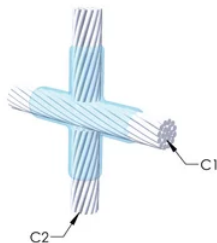

Split Crucible: No

Wear Plates: No

Mold Only: No

Welding Material: 200 or 200PLUSF20, Sold Separately

Handle Clamp: L160, Sold Separately

Frame: Attached

Price Key: E

Ease of Use: Difficult

YDERLIGERE PRODUKTOPLYSNINGER

For applications such as computer room, tunnel or other low-ventilation areas, specify a smokeless nVent ERICO Cadweld Exolon mold. Add an XL prefix to the standard mold part number when ordering (for example, a TAC2Q2Q becomes XLTAC2Q2Q). Similarly, nVent ERICO Cadweld Exolon welding material is also designated by the XL prefix (for example, 150 becomes XL150).

A gap between conductors may be required. See mold tag for more information.

XX-X-XX-XX-L-M-W		
XX	Mold Family	
X	Price Key	
XX	Conductor Code 1	
XX	Conductor Code 2	
L*	Split Crucible	Crucible section is split on molds designed with horizontal opening for easier cleaning
M*	Mold Only	
W*	Wear Plates	Reduce mechanical abrasion of molds at cable entry points

* Empty if none

DIAGRAMS

ADVARSEL

nVent-produkter skal kun installeres og anvendes som angivet i nVents produktvejledninger og træningsmaterialer. Vejledninger er tilgængelige på www.nvent.com og hos din nVent kundeservicerepræsentant. Forkert installation, misbrug,