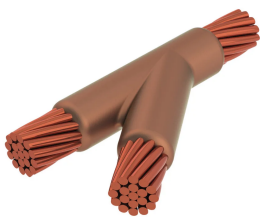

Cable to Cable, YR, 7/16" Stranded Steel, 11.1 mm Conductor 1 OD, 7/16" Stranded Steel, 11.1 mm Conductor 2 OD

Data Solutions

KATALOGNUMMER

YRCSFSFRH

nVent ERICO Cadweld graphite molds are designed and engineered for thousands of connection styles and conductor combinations.

FUNKTIONER

Forms a permanent, low resistance connection

Provides a molecular bond

nVent ERICO Cadweld Exothermic Connections are rated with the same current capacity as the conductor

Portable installation equipment with no external source of power required

Installers can be easily trained to make nVent ERICO Cadweld Exothermic Connections

Connections can be visually inspected

PRODUKTEGENSKABER

Mold Family: YR Mold Family

Conductor 1: 7/16" Stranded Steel

Conductor 1 Outer Diameter, Nominal: 11.1mm

Conductor 2: 7/16" Stranded Steel

Conductor 2 Outer Diameter, Nominal: 11.1mm

Mold Split: Horizontal

Split Crucible: No

Wear Plates: No

Mold Only: No

Welding Material: 115 or 115PLUSF20, Sold Separately

Handle Clamp: L160, Sold Separately