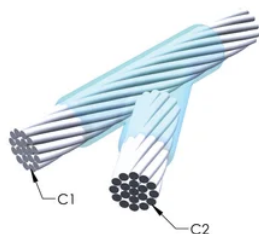

Split Crucible: No

Wear Plates: No

Mold Only: No

Welding Material: 90 or 90PLUSF20, Sold Separately

Handle Clamp: L160, Sold Separately

Frame: Not Required

Price Key: C

Ease of Use: Easy

YDERLIGERE PRODUKTOPLYSNINGER

For applications such as computer room, tunnel or other low-ventilation areas, specify a smokeless nVent ERICO Cadweld Exolon mold. Add an XL prefix to the standard mold part number when ordering (for example, a TAC2Q2Q becomes XLTAC2Q2Q). Similarly, nVent ERICO Cadweld Exolon welding material is also designated by the XL prefix (for example, 150 becomes XL150).

A gap between conductors may be required. See mold tag for more information.

XX-X-XX-XX-L-M-W		
XX	Mold Family	
X	Price Key	
XX	Conductor Code 1	
XX	Conductor Code 2	
L*	Split Crucible	Crucible section is split on molds designed with horizontal opening for easier cleaning
M*	Mold Only	
W*	Wear Plates	Reduce mechanical abrasion of molds at cable entry points

* Empty if none

DIAGRAMS

ADVARSEL

nVent-produkter skal kun installeres og anvendes som angivet i nVents produktvejledninger og træningsmaterialer. Vejledninger er tilgængelige på www.nvent.com og hos din nVent kundeservicerepræsentant. Forkert installation, misbrug,