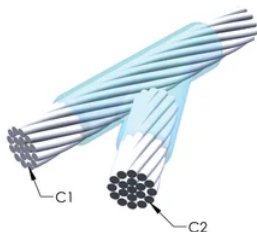

Split Crucible: No

Wear Plates: No

Mold Only: No

Welding Material: 115 or 115PLUSF20, Sold Separately

Handle Clamp: L160, Sold Separately

Frame: Not Required

Price Key: C

Ease of Use: Easy

YDERLIGERE PRODUKTOPLYSNINGER

For applications such as computer room, tunnel or other low-ventilation areas, specify a smokeless nVent ERICO Cadweld Exolon mold. Add an XL prefix to the standard mold part number when ordering (for example, a TAC2Q2Q becomes XLTAC2Q2Q). Similarly, nVent ERICO Cadweld Exolon welding material is also designated by the XL prefix (for example, 150 becomes XL150).

A gap between conductors may be required. See mold tag for more information.

XX-X-XX-XX-L-M-W		
XX	Mold Family	
X	Price Key	
XX	Conductor Code 1	
XX	Conductor Code 2	
L*	Split Crucible	Crucible section is split on molds designed with horizontal opening for easier cleaning
M*	Mold Only	
W*	Wear Plates	Reduce mechanical abrasion of molds at cable entry points

* Empty if none

DIAGRAMS

ADVARSEL

nVent-produkter skal kun installeres og anvendes som angivet i nVents produktvejledninger og træningsmaterialer. Vejledninger er tilgængelige på www.nvent.com og hos din nVent kundeservicerepræsentant. Forkert installation, misbrug,