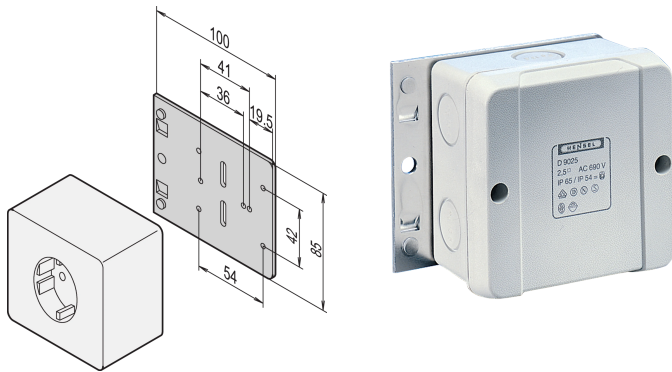

Mounting Plate for Single Sockets

Data Solutions

KATALOGNUMMER

20118-537

Mounting Plate for single Socket.

CERTIFICERINGER

FUNKTIONER

For common surface sockets

PRODUKTEGENSKABER

Product Type: Mounting Plate

Materiale: Aluminium

Pakke mængde: 1

Net Weight: 0.08kg

YDERLIGERE PRODUKTOPLYSNINGER

Surface socket not included in SCHROFF product range.

ADVARSEL