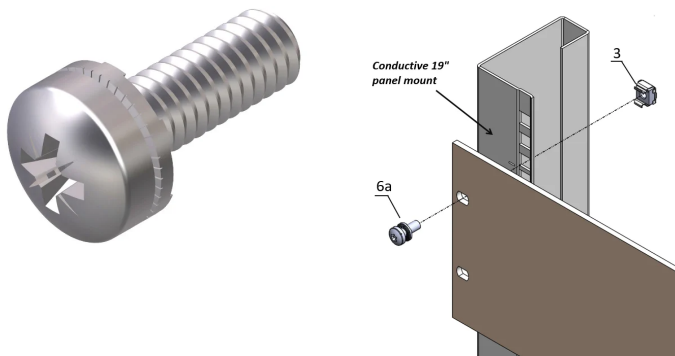

Screw With Captive Nomel Washer, Pozidriv, M6 x 16, Steel Zinc-plated, 50 Pieces

Data Solutions

KATALOGNUMMER

21120-202

Panhead Screw, Pozidrive.

FUNKTIONER

Panhead screw, pozidrive

PRODUKTEGENSKABER

Diameter: 6mm

Length: 16mm

Finish: Forzinket Stål

Pakke mængde: 50

Thread Size: M6

Materiale: Stål

Product Type: Screw

Type: Panhead Screw