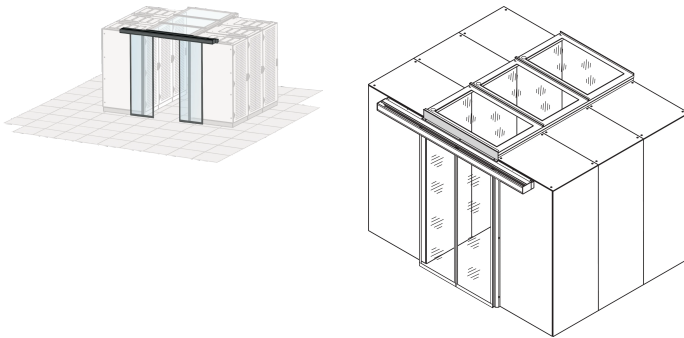

Aisle Containment Sliding Door, Manual, 1200W, RAL 7021

Data Solutions

KATALOGNUMMER

21130-060

Aisle closing doors in different versions manual and automatic opening.

CERTIFICERINGER

FUNKTIONER

Suitable for 2000 and 2200 mm high cabinets

Doors for lateral closure of cabinet row

Black grey (RAL 7021)

Double doors suitable for an aisle width of 1200 mm

Trim is required for 2200 mm high cabinets; please order separately

PRODUKTEGENSKABER

Type: Aisle Door

Pakke mængde: 1

Farve: Black Grey

Farvekode: RAL 7021

Finish: Struktur Pulvermaling

Materiale: Stål

Produktfamilie: Varistar CP

Product Type: Cabinet Door

Net Weight: 101.342kg