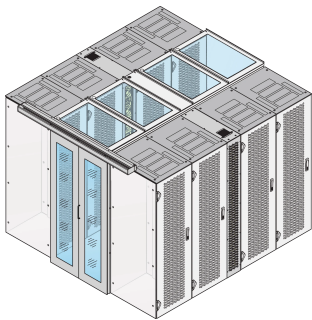

# Aisle Containment Top Cover, 1200W 300D

### KATALOGNUMMER

**21130-648**

Top cover in different depths to setup a aisle containment closing.

### FUNKTIONER

Top covers to provide top cover for 2 cabinet rows

Suitable for an aisle width of 1200 mm

A top cover profile can raise the aisle height by 84 mm; please order separately

Top cover can be removed from inside (allows access to lighting and facilitates maintenance works)