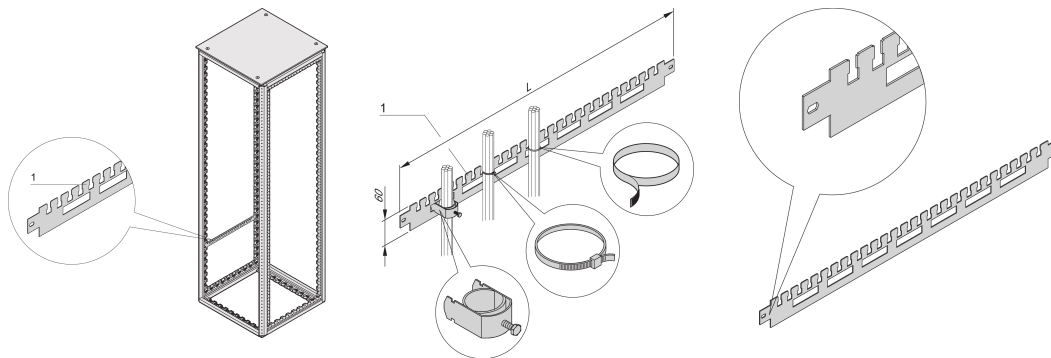

# Varistar CP, Cable Support Rail for Cabinet Depth, 1200D, RAL 7021

### KATALOGNUMMER

23130-332

Varistar CP horizontal cable support rail in the cabinet depth. Mounted directly at the frame.

### FUNKTIONER

For cable shells (bottom row) and for cable ties or Velcro (top row)

For cable ducting in side area of cabinet

### PRODUKTEGENSKABER

Dybde: 1200mm

Pakke mængde: 2

Farve: Black Grey

Farvekode: RAL 7021

Finish: Struktur Pulvermaling

Length: 1066.4mm

Materiale: Stål