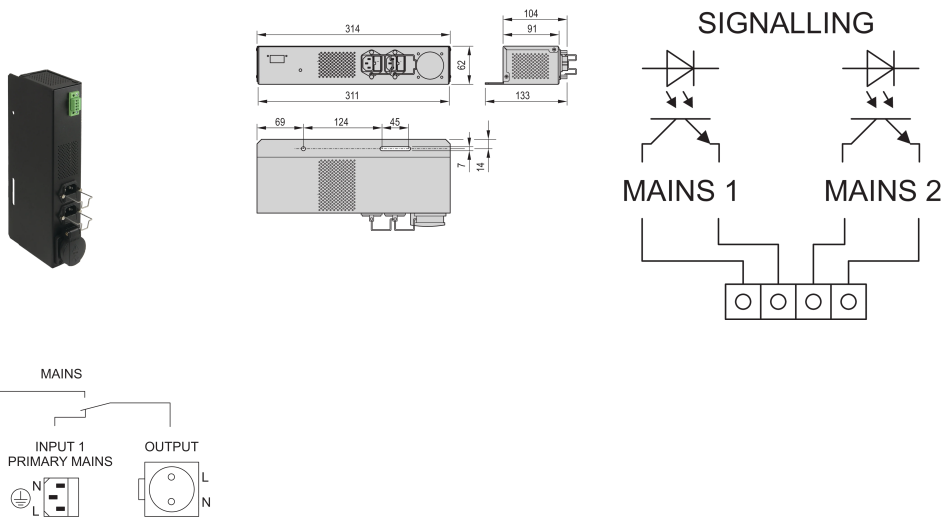

# Varistar CP | LHX 20 AC-Mains Switch-Over

### KATALOGNUMMER

23207-115

Automatic transfer switch with two inputs and one output for equipment with one power connection.

### FUNKTIONER

Designed to mount in the cabinet, fixing on upright

Signaling: Mains 1/Mains 2 existent

Suitable for LHX 20 air/water heat exchanger

Input 2 x 100 ... 240 VAC

If one mains supply fails a switchover occurs to the other supply within 20 ms; consumers (e.g. air conditioners) are effectively supplied without interruption

## PRODUKTEGENSKABER

---

Product Type: Power Redundancy Module

Dybde: 120mm

Højde: 333mm

Bredde: 62mm

Net Weight: 1.7kg

Pakke mængde: 1