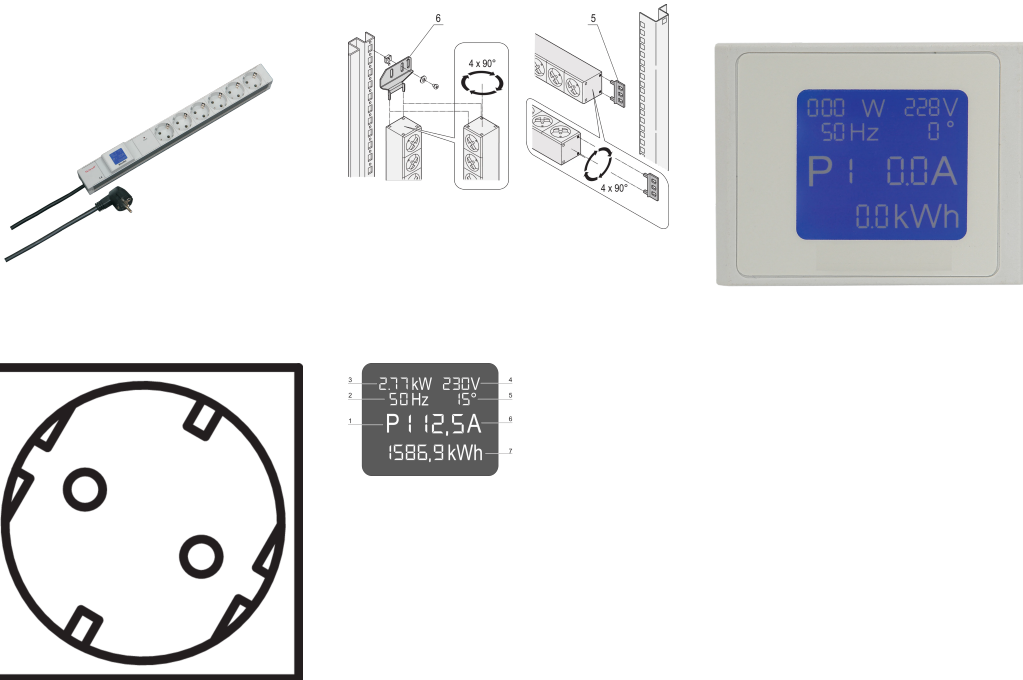

Socket Strip, SCHUKO/UTE, Local Display, 6 x SCHUKO/UTE Outlets

Data Solutions

KATALOGNUMMER

60110-294

PDU with local power meter. Relevant Power data are shown on an integrated display.

CERTIFICERINGER

FUNKTIONER

Integrated measurement and display via local display unit

Socket strips with Schuko sockets

Mounting height 1 U

Socket strips can be rotated through all four directions (in 90° increments) during installation

Horizontal and vertical mounting

Measurement functions: Voltage, Current, Power, Frequency, cos phi

PRODUKTEGENSKABER

Product Type: Socket Strip

Stiktype: SCHUKO

Socket Quantity: 6

Farve: Grey

Switched Outlets: No

Length: 438.5mm

Spænding AC: 230V

Dybde: 44mm

Finish: Anodized

Gross Weight: 0.886kg

Materiale: Aluminium; Polyamide

Pakke mængde: 1

ADVARSEL