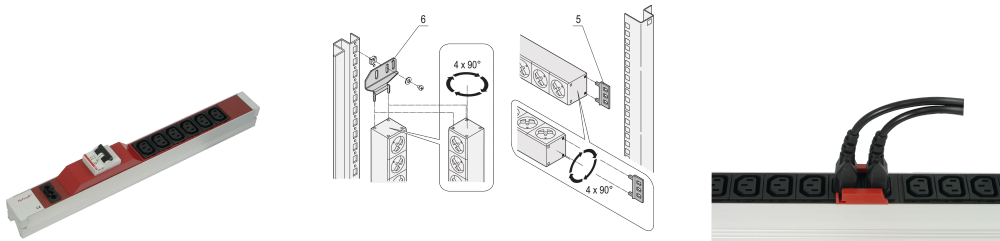

Socket Strip, IEC C13, With Wieland® Input, C13, 6 Sockets, 19", Red, With Overcurrent Protection

Data Solutions

KATALOGNUMMER

60110-351

Modular, compact PDU with many function elements. Using a 1 U by 1 U aluminum chassis the PDU can easily be integrated in a rack. The Wieland connector allows easy combination with different power input cords.

CERTIFICERINGER

FUNKTIONER

Input via Wieland® GST 18 plug

Installation height 1 U

In accordance with IEC 60320

Horizontal or vertical mounting

Output via IEC 60320 C-13 sockets

Socket strips can be rotated through all four directions (in 90° increments) during fitting

PRODUKTEGENSKABER

Stiktype: IEC C13

Socket Quantity: 6

Switched Outlets: No

Spænding AC: 230V

Function: Overcurrent Protection

Pakke mængde: 1

Farve: Red

Dybde: 44mm

Finish: Anodized

Length: 438.5mm

Materiale: Aluminium; Polyamide

Product Type: Socket Strip

Net Weight: 0.9kg

YDERLIGERE PRODUKTOPLYSNINGER

Please order mounting bracket for vertical mounting separately.