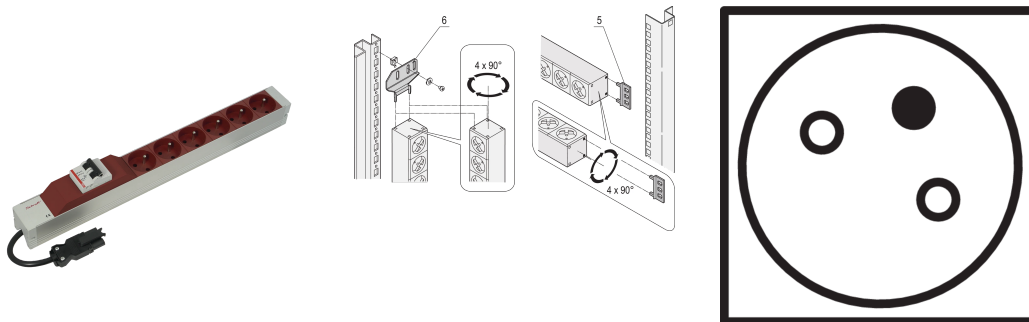

# Socket Strip, UTE, With Wieland® Input, 6 Sockets, 19", Red, With Overcurrent Protection

### KATALOGNUMMER

60110-357

Modular, compact PDU with many function elements. Using a 1 U by 1 U aluminum chassis the PDU can easily be integrated in a rack. The Wieland connector allows easy combination with different power input cords.