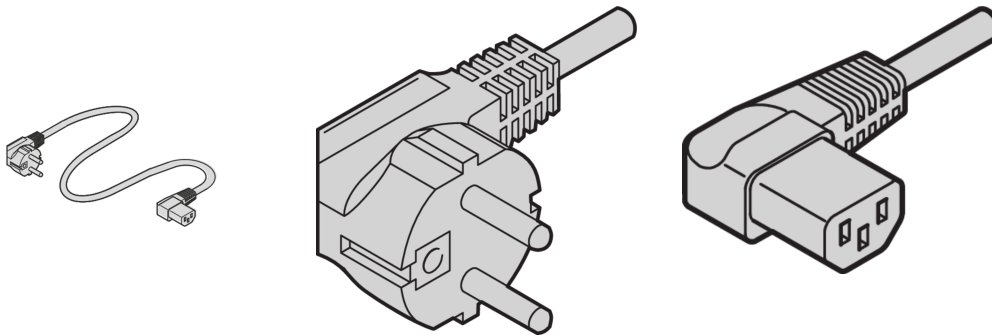

Mains Cable, SCHUKO/UTE to IEC C13-Angled, 2.5 m Grey

Data Solutions

KATALOGNUMMER

60704-020

nVent SCHROFF Mains cable provides practical, universal fastening with variable attachment facilities. They are general in nature and fit in to different applications like Fans, cabinet lights, etc., Industrial PC connections, Uninterruptible power supplies, Systems.

CERTIFICERINGER

FUNKTIONER

Applications: Fans, cabinet lights, Industrial PC connections, Uninterruptible power supplies and Systems

PRODUKTEGENSKABER

Input Connector: SCHUKO / UTE

Output Connector: IEC C13

Length: 2500mm

Pakke mængde: 1

Farve: Grey

Connector Type: Angled

Materiale: PVC

Product Type: Cable

Gross Weight: 0.271kg

ADVARSEL