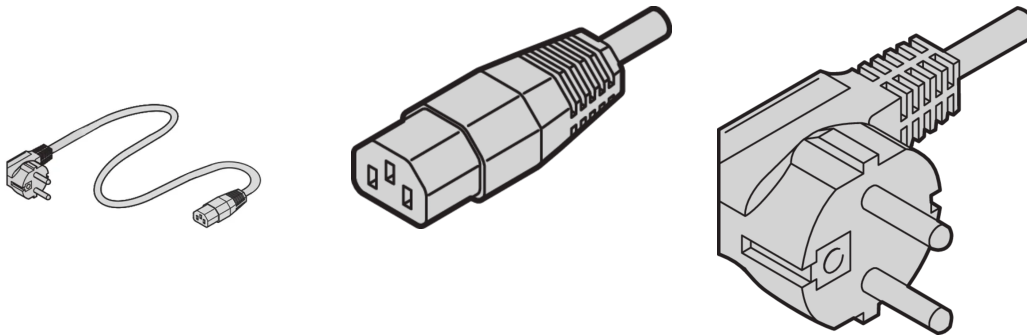

Mains Cable, SCHUKO/UTE to IEC C13, 2.5 m, Black

Data Solutions

KATALOGNUMMER

62150-191

nVent SCHROFF Mains cable provides practical, universal fastening with variable attachment facilities. They are general in nature and fit in to different applications like Fans, cabinet lights, etc., Industrial PC connections, Uninterruptible power supplies, Systems.

CERTIFICERINGER

FUNKTIONER

Applications: Fans, cabinet lights, Industrial PC connections, Uninterruptible power supplies and Systems

PRODUKTEGENSKABER

Input Connector: SCHUKO / UTE

Output Connector: IEC C13

Length: 2500mm

Pakke mængde: 1

Farve: Black

Connector Type: Straight

Materiale: PVC

Product Type: Cable

Net Weight: 0.281kg

ADVARSEL