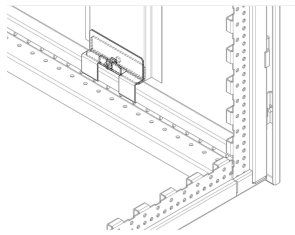

## Data Solutions

The internal retainer is easily fitted without drilling, and allows the rear panel to be removed only from inside. The retainer is only for IP 20 applications.

### FUNKTIONER

Easily fitted without drilling

Once assembled, the rear panel can no longer be removed from the exterior