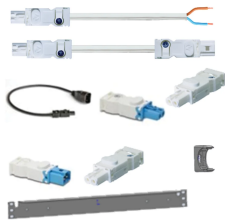

LED Light, 19" Bracket

Data Solutions

To adapt the light distribution to the current installation situation.

FUNKTIONER

19" bracket to mount LED light into a cabinet

SPECIFIKATIONER

Works With: 19" Cabinets
Product Type: Bracket
Materiale: Stål

Table 1/1

Katalognummer	Rack Height	Pakke mængde	Farve	Farvekode	Finish	Type
20118-896	1U	1	Black	RAL 7021	Struktur Pulvermaling	Mounting Bracket
20118-897	1U	1	Grey	RAL 7035	Struktur Pulvermaling	Mounting Bracket