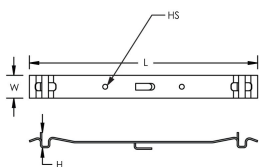

DIAGRAMS

ADVARSEL

---

nVent-produkter skal kun installeres og anvendes som angivet i nVents produktvejledninger og træningsmaterialer. Vejledninger er tilgængelige på www.nvent.com og hos din nVent kundeservicerepræsentant. Forkert installation, misbrug, fejlanvendelse eller anden undladelse af fuldt ud at følge nVents instruktioner og advarsler kan medføre funktionsfejl, materielle skader, alvorlige personskader eller død og/eller ugyldiggøre din garanti.