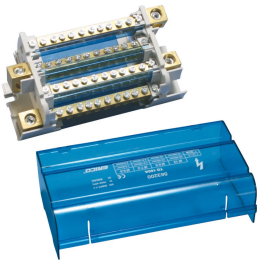

TD Compact Four Pole Distribution Block, 160 A

Data Solutions

CERTIFICERINGER

FUNKTIONER

Minimum space for maximum power

Protection cover and insulating screens are transparent

Insulating screen between each row

Easy and safe connections

Easily clips onto DIN rail or mounts to panel with screws

Solid bars provide reliability

Input separated from outputs

Neutral bar available

Wiring with or without terminal

RoHS compliant

Conforms to EN 45545 obtaining an HL3 classification for chapter R23 and HL2 classification for chapter R22

Halogen free

SPECIFIKATIONER

Materiale: Thermoplastic; Brass

Table 1/2

Katalognummer	TD-160A	TD-160AL
Artikelnummer	563200	563990
Max Current Rating, IEC	160A	160A
Short Term Withstand Current (Icw) 1s	8.2kA	8.2kA
Peak Short Circuit Current (Ipk)	35kA	35kA
Max Working Voltage, IEC (Ui)	690V	690V
Line Side Number of Connections	1	1
Line Side Compact Stranded Wire Size	10 - 50 mm ²	10 - 50 mm ²
Line Side Stranded Wire Size - Ferrule	10 – 50mm ²	10 – 50mm ²
Load Side Number of Connections	11	11
Load Side Compact Stranded Wire Size	(1) 2,5 - 6 mm ² (7) 2,5 - 16 mm ² (3) 10 - 35 mm ²	(8) 2,5 - 16 mm ² (3) 10 - 35 mm ²
Load Side Stranded Wire Size - Ferrule	(1) 1,5 – 6 mm ² (7) 1,5 – 16 mm ² (3) 10 – 25 mm ²	(8) 1,5 – 16 mm ² (3) 10 – 25 mm ²
Dybde (D)	50mm	70mm
Height (H)	90mm	90mm
Width (W)	175mm	170mm
Unit Weight	0.61kg	0.74kg
Flammability Rating	UL® 94V-0	UL® 94V-0

Table 2/2

Katalognummer	TD-160A	TD-160AL
Complies With	IEC® 60947-7-1	IEC® 60947-7-1

YDERLIGERE PRODUKTOPLYSNINGER

Line side and load side number of connections are per pole.

Design Guideline for Distribution Blocks, Power Blocks and Power Terminals