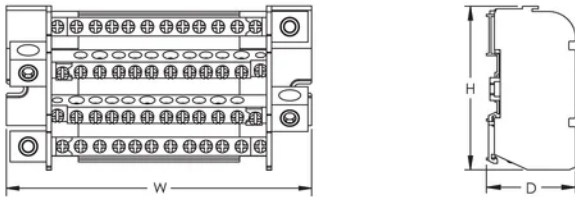

Design Guideline for Distribution Blocks, Power Blocks and Power Terminals

Derating according to Ambient* Temperature (°C) to maintain working temperature of 85°C

Ambient Temperature (°C)	30°	35°	40°	45°	50°	55°	60°	65°	70°	75°
Derating Coefficient (d)	1	1	1	0.94	0.88	0.82	0.75	0.67	0.58	0.47

*environment around the terminal blocks inside the enclosure

DIAGRAMS

ADVARSEL

nVent-produkter skal kun installeres og anvendes som angivet i nVents produktvejledninger og træningsmaterialer. Vejledninger er tilgængelige på www.nvent.com og hos din nVent kundeservicerepræsentant. Forkert installation, misbrug, fejlanvendelse eller anden undladelse af fuldt ud at følge nVents instruktioner og advarsler kan medføre funktionsfejl, materielle skader, alvorlige personskader eller død og/eller ugyldiggøre din garanti.

Vores kraftfulde portefølje af mærker:

CADDY ERICO HOFFMAN ILSCO SCHROFF TRACHTE