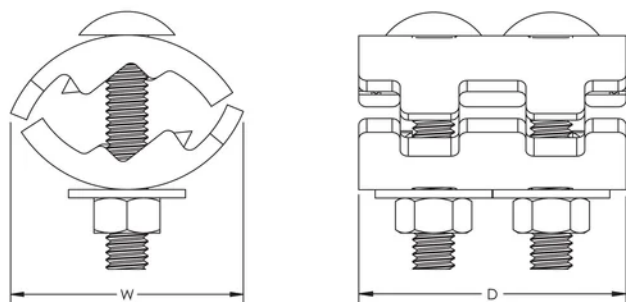

DIAGRAMS

ADVARSEL

nVent-produkter skal kun installeres og anvendes som angivet i nVents produktvejledninger og træningsmaterialer. Vejledninger er tilgængelige på www.nvent.com og hos din nVent kundeservicerepræsentant. Forkert installation, misbrug, fejlanvendelse eller anden undladelse af fuldt ud at følge nVents instruktioner og advarsler kan medføre funktionsfejl, materielle skader, alvorlige personskader eller død og/eller ugyldiggøre din garanti.

North America

+1.800.753.9221
Option 1 – Customer Care
Option 2 – Technical
Support

Europe

Netherlands:
+31 800-0200135
France:
+33 800 901 793

Europe

Germany:
800 1890272
Other Countries:
+31 13 5835404

APAC

Shanghai:
+ 86 21 2412 1618/19
Sydney:
+61 2 9751 8500

Vores kraftfulde portefølje af mærker:

CADDY ERICO HOFFMAN ILSCO SCHROFF TRACHTE