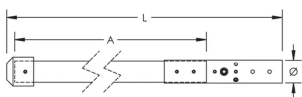

ISOnV Upper Mast Assembly

FUNKTIONER

For use with ISOnV lower masts

Accommodates up to five ISOnV Insulated Conductors

SPECIFIKATIONER

Table 1/1

Katalognummer	Materiale	Length (L)	Diameter (Ø)	A
ISOMASTASSY	Fiberglass	2.5m	50 mm	2.3 mm

DIAGRAMS

ADVARSEL

nVent-produkter skal kun installeres og anvendes som angivet i nVents produktvejledninger og træningsmaterialer. Vejledninger er tilgængelige på www.nvent.com og hos din nVent kundeservicerepræsentant. Forkert installation, misbrug, fejlanvendelse eller anden unladelse af fuldt ud at følge nVents instruktioner og advarsler kan medføre funktionsfejl, materielle skader, alvorlige personskader eller død og/eller ugyldiggøre din garanti.