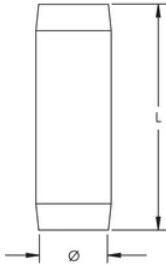

## SPECIFIKATIONER

Table 1/2

Katalognummer	Artikelnummer	Materiale	Ground Rod Diameter, Nominal	Length (L)	Thread Size (TS)	Unit Weight
CR58	158040	Bronze	5/8"	61mm	5/8" UNC	0.1 kg
SC34	158050	Bronze	3/4"	71mm	3/4" UNC	0.17 kg
CR100		Silicon Bronze	1"	99.1mm	1" UNC	0.35 kg

## DIAGRAMS