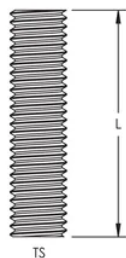

DIAGRAMS

ADVARSEL

nVent-produkter skal kun installeres og anvendes som angivet i nVents produktvejledninger og træningsmaterialer. Vejledninger er tilgængelige på www.nvent.com og hos din nVent kundeservicerepræsentant. Forkert installation, misbrug, fejlanvendelse eller anden undladelse af fuldt ud at følge nVents instruktioner og advarsler kan medføre funktionsfejl, materielle skader, alvorlige personskader eller død og/eller ugyldiggøre din garanti.