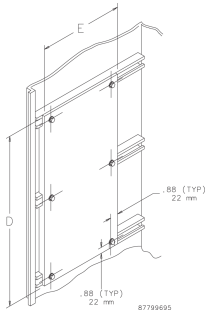

# Sidemonterede plader | Skabe uden samlinger, P4GE

A30S4E Side Mounting Plate used in enclosures, provide a convenient way to install controls and instruments in enclosure body opening while providing access and security.

## SPECIFIKATIONER

**Finish:** Galvaniseret

**Materiale:** Lakeret Stål

Table 1/1

Katalognummer	Højde	Bredde	Fits Enclosure Size
A18SMP3GE	1743.8mm	300mm	1800 x 300mm
A20SMP3GE	1943.8mm	300mm	2000 x 300mm
A18SMP4GE	1743.8mm	400mm	1800 x 400mm
A20SMP4GE	1943.8mm	400mm	2000 x 400mm
A20SMP5GE	1943.8mm	500mm	2000 x 500mm
A18SMP5GE	1743.8mm	500mm	1800 x 500mm
A18SMP6GE	1743.8mm	600mm	1800 x 600mm
A20SMP6GE	1943.8mm	600mm	2000 x 600mm