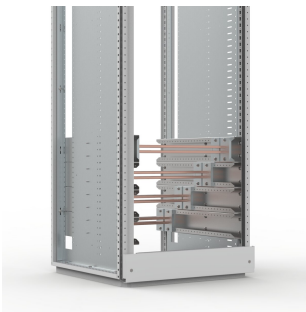

Horizontal support for busbar support MSHS, MSHSI

This horizontal support, MSHSI, enables mounting of the busbar support, MSHS, in a horizontal position. Horizontal copper connections for incoming or outgoing cables can then be made easily.

FUNKTIONER

Beskrivelse: Support to be mounted horizontally in the enclosure. Is mounted to the internal side panels, MSPS, and the enclosure frame. Makes it possible to mount the MSHS busbar support in depth in a horizontal position. Ideal when there are many incoming/outgoing cables and need a horizontal connection.

Materiale: 1.5 mm galvanized steel.

Levering inkluderer: 2 pcs. of Horizontal support.

Ideal when there are many incoming/outgoing cables and need a horizontal connection

Delivery: 2 pcs. of Horizontal support

The support makes it possible to mount the MSHS busbar support in depth in a horizontal "staircase" solution and in that way create an easy connection for cables

The support is suitable for creating an infeed for incoming/outgoing cables