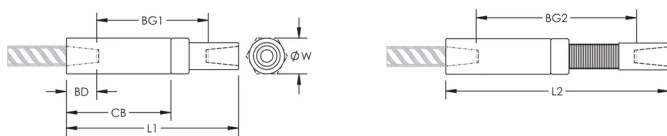

Rebar Size, Metric: 10 mm

Rebar Size, US: #3

Diameter ($\emptyset$): 25 mm

Length 1 (L1): 120 mm

Length 2 (L2): 155 mm

Bar Depth (BD): 18mm

Bar Gap 1 (BG1): 84mm

Bar Gap 2 (BG2): 119mm

Coupler Body (CB): 70mm

Unit Weight: 0.36 kg

Designed to Meet: AASHTO;ABNT NBR 8548:1984;ACI 318 Type 1 (125% Specified Yield);ACI 318 Type 2 (Specified Tensile);ACI 349;ACI 359;AS3600

Pakke mængde: 60

YDERLIGERE PRODUKTOPLYSNINGER

Bar dimensions and weights listed may vary by region. Coupler sizes not shown may be available by special order. Contact your nVent LENTON representative for more information.

DIAGRAMS

ADVARSEL

---

nVent-produkter skal kun installeres og anvendes som angivet i nVents produktvejledninger og træningsmaterialer. Vejledninger er tilgængelige på www.nvent.com og hos din nVent kundeservicerepræsentant. Forkert installation, misbrug, fejlanvendelse eller anden undladelse af fuldt ud at følge nVents instruktioner og advarsler kan medføre funktionsfejl, materielle skader, alvorlige personskader eller død og/eller ugyldiggøre din garanti.