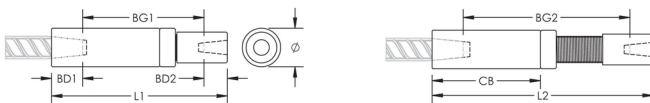

Length 1 (L1): 123 mm

Length 2 (L2): 159 mm

Bar Depth 1 (BD1): 19mm

Bar Depth 2 (BD2): 18mm

Bar Gap 1 (BG1): 86mm

Bar Gap 2 (BG2): 122mm

Coupler Body (CB): 75mm

Unit Weight: 0.4 kg

Designed to Meet: AASHTO;ABNT NBR 8548:1984;ACI 318 Type 1 (125% Specified Yield);ACI 318 Type 2 (Specified Tensile);ACI 349;ACI 359;AS3600

Pakke mængde: 58

YDERLIGERE PRODUKTOPLYSNINGER

Bar dimensions and weights listed may vary by region. Coupler sizes not shown may be available by special order. Contact your nVent LENTON representative for more information.

DIAGRAMS

ADVARSEL

---

nVent-produkter skal kun installeres og anvendes som angivet i nVents produktvejledninger og træningsmaterialer. Vejledninger er tilgængelige på www.nvent.com og hos din nVent kundeservicerepræsentant. Forkert installation, misbrug, fejlanvendelse eller anden undladelse af fuldt ud at følge nVents instruktioner og advarsler kan medføre funktionsfejl, materielle skader, alvorlige personskader eller død og/eller ugyldiggøre din garanti.