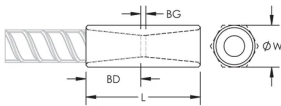

Hex Width (W): 17 mm

Length (L): 49mm

Bar Depth (BD): 18mm

Bar Gap (BG): 13mm

Unit Weight: 0.06 kg

Designed to Meet: AASHTO;ABNT NBR 8548:1984;ACI 318 Type 1 (125% Specified Yield);ACI 318 Type 2 (Specified Tensile);ACI 349;ACI 359;AS3600

Pakke mængde: 350

YDERLIGERE PRODUKTOPLYSNINGER

Bar dimensions and weights listed may vary by region. Coupler sizes not shown may be available by special order. Contact your nVent LENTON representative for more information.

Suffix "EE" has been added to some part numbers to clarify design version among regions.

DIAGRAMS

ADVARSEL

nVent-produkter skal kun installeres og anvendes som angivet i nVents produktvejledninger og træningsmaterialer. Vejledninger er tilgængelige på www.nvent.com og hos din nVent kundeservicerepræsentant. Forkert installation, misbrug, fejlanvendelse eller anden unladelse af fuldt ud at følge nVents instruktioner og advarsler kan medføre funktionsfejl, materielle skader, alvorlige personskader eller død og/eller ugyldiggøre din garanti.

North America

+1.800.753.9221

Option 1 – Customer Care

Option 2 – Technical

Support

Europe

Netherlands:

+31 800-0200135

France:

+33 800 901 793

Europe

Germany:

800 1890272

Other Countries:

+31 13 5835404