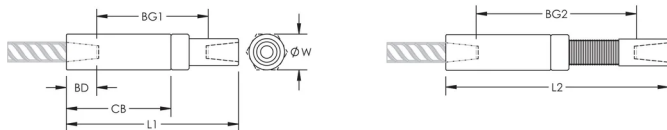

Rebar Size, Metric: 12 mm

Rebar Size, US: #4

Rebar Size, Canada: 10M

Diameter ($\varnothing$): 25 mm

Length 1 (L1): 124 mm

Length 2 (L2): 159 mm

Bar Depth (BD): 19mm

Bar Gap 1 (BG1): 86mm

Bar Gap 2 (BG2): 121mm

Coupler Body (CB): 75mm

Unit Weight: 0.36 kg

Designed to Meet: AASHTO;ABNT NBR 8548:1984;ACI 318 Type 1 (125% Specified Yield);ACI 318 Type 2 (Specified Tensile);ACI 349;ACI 359;AS3600

Pakke mængde: 58

YDERLIGERE PRODUKTOPLYSNINGER

Bar dimensions and weights listed may vary by region. Coupler sizes not shown may be available by special order. Contact your nVent LENTON representative for more information.

DIAGRAMS

ADVARSEL

---

nVent-produkter skal kun installeres og anvendes som angivet i nVents produktvejledninger og træningsmaterialer. Vejledninger er tilgængelige på www.nvent.com og hos din nVent kundeservicerepræsentant. Forkert installation, misbrug, fejlanvendelse eller anden undladelse af fuldt ud at følge nVents instruktioner og advarsler kan medføre funktionsfejl, materielle skader, alvorlige personskader eller død og/eller ugyldiggøre din garanti.