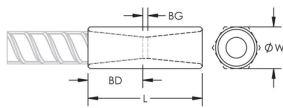

Bar Depth (BD): 21mm

Bar Gap (BG): 13mm

Unit Weight: 0.13 kg

Designed to Meet: AASHTO;ABNT NBR 8548:1984;ACI 318 Type 1 (125% Specified Yield);ACI 318 Type 2 (Specified Tensile);ACI 349;ACI 359;AS3600

YDERLIGERE PRODUKTOPLYSNINGER

Bar dimensions and weights listed may vary by region. Coupler sizes not shown may be available by special order. Contact your nVent LENTON representative for more information.

Suffix "EE" has been added to some part numbers to clarify design version among regions.

DIAGRAMS

ADVARSEL

nVent-produkter skal kun installeres og anvendes som angivet i nVents produktvejledninger og træningsmaterialer. Vejledninger er tilgængelige på www.nvent.com og hos din nVent kundeservicerepræsentant. Forkert installation, misbrug, fejlanvendelse eller anden unladelse af fuldt ud at følge nVents instruktioner og advarsler kan medføre funktionsfejl, materielle skader, alvorlige personskader eller død og/eller ugyldiggøre din garanti.

North America

+1.800.753.9221
Option 1 – Customer Care
Option 2 – Technical
Support

Europe

Netherlands:
+31 800-0200135
France:
+33 800 901 793

Europe

Germany:
800 1890272
Other Countries:
+31 13 5835404