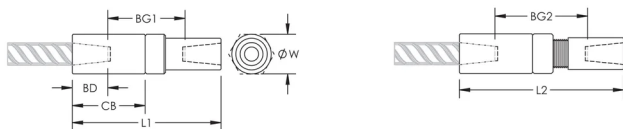

Bar Depth (BD): 21mm

Bar Gap 1 (BG1): 51mm

Bar Gap 2 (BG2): 62mm

Coupler Body (CB): 48mm

Unit Weight: 0.32 kg

Designed to Meet: AASHTO; ABNT NBR 8548:1984; ACI 318 Type 1 (125% Specified Yield); ACI 318 Type 2 (Specified Tensile); ACI 349; ACI 359; AS3600

YDERLIGERE PRODUKTOPLYSNINGER

Bar dimensions and weights listed may vary by region. Coupler sizes not shown may be available by special order. Contact your nVent LENTON representative for more information.

Suffix "EE" has been added to some part numbers to clarify design version among regions.

DIAGRAMS

ADVARSEL

nVent-produkter skal kun installeres og anvendes som angivet i nVents produktvejledninger og træningsmaterialer. Vejledninger er tilgængelige på www.nvent.com og hos din nVent kundeservicerepræsentant. Forkert installation, misbrug, fejlanvendelse eller anden undladelse af fuldt ud at følge nVents instruktioner og advarsler kan medføre funktionsfejl, materielle skader, alvorlige personskader eller død og/eller ugyldiggøre din garanti.

North America

+1.800.753.9221

Option 1 – Customer Care

Option 2 – Technical

Support

Europe

Netherlands:

+31 800-0200135

France:

+33 800 901 793

Europe

Germany:

800 1890272

Other Countries:

+31 13 5835404

APAC

Shanghai:

+ 86 21 2412 1618/19

Sydney:

+61 2 9751 8500

Vores kraftfulde portefølje af mærker:

CADDY

ERICO

HOFFMAN

ILSCO

SCHROFF

TRACHTE