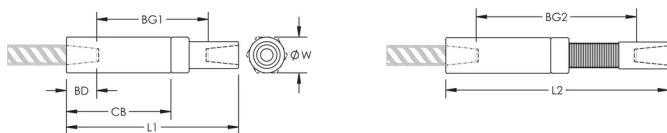

Rebar Size, Metric: 16 mm

Rebar Size, US: #5

Rebar Size, Canada: 15M

Diameter ($\varnothing$): 30 mm

Length 1 (L1): 144 mm

Length 2 (L2): 186 mm

Bar Depth (BD): 24mm

Bar Gap 1 (BG1): 96mm

Bar Gap 2 (BG2): 138mm

Coupler Body (CB): 89mm

Unit Weight: 0.59 kg

Designed to Meet: AASHTO;ABNT NBR 8548:1984;ACI 318 Type 1 (125% Specified Yield);ACI 318 Type 2 (Specified Tensile);ACI 349;ACI 359;AS3600

Pakke mængde: 28

YDERLIGERE PRODUKTOPLYSNINGER

Bar dimensions and weights listed may vary by region. Coupler sizes not shown may be available by special order. Contact your nVent LENTON representative for more information.

DIAGRAMS

ADVARSEL

---

nVent-produkter skal kun installeres og anvendes som angivet i nVents produktvejledninger og træningsmaterialer. Vejledninger er tilgængelige på www.nvent.com og hos din nVent kundeservicerepræsentant. Forkert installation, misbrug, fejlanvendelse eller anden undladelse af fuldt ud at følge nVents instruktioner og advarsler kan medføre funktionsfejl, materielle skader, alvorlige personskader eller død og/eller ugyldiggøre din garanti.