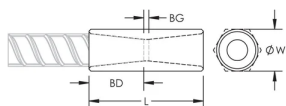

YDERLIGERE PRODUKTOPLYSNINGER

Bar dimensions and weights listed may vary by region. Coupler sizes not shown may be available by special order. Contact your nVent LENTON representative for more information.

Suffix "EE" has been added to some part numbers to clarify design version among regions.

DIAGRAMS

ADVARSEL

---

nVent-produkter skal kun installeres og anvendes som angivet i nVents produktvejledninger og træningsmaterialer. Vejledninger er tilgængelige på www.nvent.com og hos din nVent kundeservicerepræsentant. Forkert installation, misbrug, fejlanvendelse eller anden unndladelse af fuldt ud at følge nVents instruktioner og advarsler kan medføre funktionsfejl, materielle skader, alvorlige personskader eller død og/eller ugyldiggøre din garanti.

North America

+1.800.753.9221

Option 1 – Customer Care

Option 2 – Technical

Support

Europe

Netherlands:

+31 800-0200135

France:

+33 800 901 793

Europe

Germany:

800 1890272

Other Countries:

+31 13 5835404