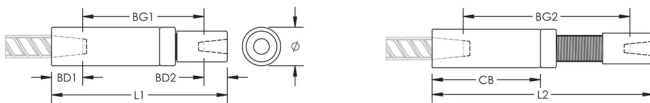

Diameter (Ø): 35 mm

Length 1 (L1): 197 mm

Length 2 (L2): 260 mm

Bar Depth 1 (BD1): 35mm

Bar Depth 2 (BD2): 24mm

Bar Gap 1 (BG1): 138mm

Bar Gap 2 (BG2): 201mm

Coupler Body (CB): 126mm

Unit Weight: 1.3 kg

Designed to Meet: AASHTO; ABNT NBR 8548:1984; ACI 318 Type 1 (125% Specified Yield); ACI 318 Type 2 (Specified Tensile); ACI 349; ACI 359; AS3600

Pakke mængde: 14

YDERLIGERE PRODUKTOPLYSNINGER

Bar dimensions and weights listed may vary by region. Coupler sizes not shown may be available by special order. Contact your nVent LENTON representative for more information.

DIAGRAMS

ADVARSEL

---

nVent-produkter skal kun installeres og anvendes som angivet i nVents produktvejledninger og træningsmaterialer. Vejledninger er tilgængelige på www.nvent.com og hos din nVent kundeservicerepræsentant. Forkert installation, misbrug, fejlanvendelse eller anden undladelse af fuldt ud at følge nVents instruktioner og advarsler kan medføre funktionsfejl, materielle skader, alvorlige personskader eller død og/eller ugyldiggøre din garanti.