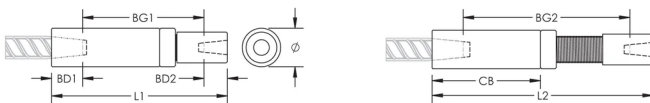

Length 1 (L1): 208 mm

Length 2 (L2): 273 mm

Bar Depth 1 (BD1): 37mm

Bar Depth 2 (BD2): 35mm

Bar Gap 1 (BG1): 136mm

Bar Gap 2 (BG2): 201mm

Coupler Body (CB): 132mm

Unit Weight: 1.75 kg

Designed to Meet: AASHTO;ABNT NBR 8548:1984;ACI 318 Type 1 (125% Specified Yield);ACI 318 Type 2 (Specified Tensile);ACI 349;ACI 359;AS3600

Pakke mængde: 10

YDERLIGERE PRODUKTOPLYSNINGER

Bar dimensions and weights listed may vary by region. Coupler sizes not shown may be available by special order. Contact your nVent LENTON representative for more information.

DIAGRAMS

ADVARSEL

---

nVent-produkter skal kun installeres og anvendes som angivet i nVents produktvejledninger og træningsmaterialer. Vejledninger er tilgængelige på www.nvent.com og hos din nVent kundeservicerepræsentant. Forkert installation, misbrug, fejlanvendelse eller anden undladelse af fuldt ud at følge nVents instruktioner og advarsler kan medføre funktionsfejl, materielle skader, alvorlige personskader eller død og/eller ugyldiggøre din garanti.