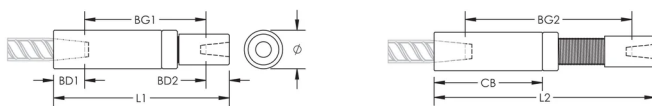

Diameter (Ø): 45 mm

Length 1 (L1): 219 mm

Length 2 (L2): 287 mm

Bar Depth 1 (BD1): 40mm

Bar Depth 2 (BD2): 24mm

Bar Gap 1 (BG1): 155mm

Bar Gap 2 (BG2): 223mm

Coupler Body (CB): 140mm

Unit Weight: 2.18 kg

Designed to Meet: AASHTO;ABNT NBR 8548:1984;ACI 318 Type 1 (125% Specified Yield);ACI 318 Type 2 (Specified Tensile);ACI 349;ACI 359;AS3600

Pakke mængde: 10

YDERLIGERE PRODUKTOPLYSNINGER

Bar dimensions and weights listed may vary by region. Coupler sizes not shown may be available by special order. Contact your nVent LENTON representative for more information.

DIAGRAMS

ADVARSEL

---

nVent-produkter skal kun installeres og anvendes som angivet i nVents produktvejledninger og træningsmaterialer. Vejledninger er tilgængelige på www.nvent.com og hos din nVent kundeservicerepræsentant. Forkert installation, misbrug, fejlanvendelse eller anden undladelse af fuldt ud at følge nVents instruktioner og advarsler kan medføre funktionsfejl, materielle skader, alvorlige personskader eller død og/eller ugyldiggøre din garanti.