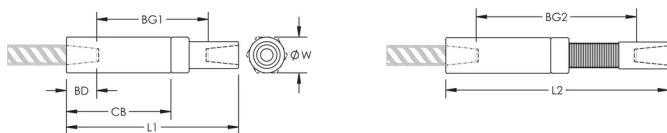

Rebar Size, Metric: 25 mm

Rebar Size, US: #8

Rebar Size, Canada: 25M

Diameter ($\emptyset$): 45 mm

Length 1 (L1): 221 mm

Length 2 (L2): 287 mm

Bar Depth (BD): 40mm

Bar Gap 1 (BG1): 140mm

Bar Gap 2 (BG2): 207mm

Coupler Body (CB): 140mm

Unit Weight: 1.94 kg

Designed to Meet: AASHTO;ABNT NBR 8548:1984;ACI 318 Type 1 (125% Specified Yield);ACI 318 Type 2 (Specified Tensile);ACI 349;ACI 359;AS3600

Pakke mængde: 10

YDERLIGERE PRODUKTOPLYSNINGER

Bar dimensions and weights listed may vary by region. Coupler sizes not shown may be available by special order. Contact your nVent LENTON representative for more information.

DIAGRAMS

ADVARSEL

---

nVent-produkter skal kun installeres og anvendes som angivet i nVents produktvejledninger og træningsmaterialer. Vejledninger er tilgængelige på www.nvent.com og hos din nVent kundeservicerepræsentant. Forkert installation, misbrug, fejlanvendelse eller anden undladelse af fuldt ud at følge nVents instruktioner og advarsler kan medføre funktionsfejl, materielle skader, alvorlige personskader eller død og/eller ugyldiggøre din garanti.