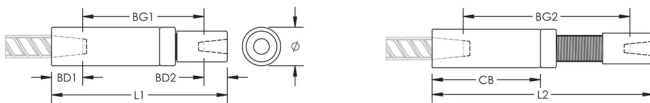

Diameter (Ø): 50 mm

Length 1 (L1): 228 mm

Length 2 (L2): 298 mm

Bar Depth 1 (BD1): 42mm

Bar Depth 2 (BD2): 40mm

Bar Gap 1 (BG1): 146mm

Bar Gap 2 (BG2): 216mm

Coupler Body (CB): 147mm

Unit Weight: 2.77 kg

Designed to Meet: AASHTO; ABNT NBR 8548:1984; ACI 318 Type 1 (125% Specified Yield); ACI 318 Type 2 (Specified Tensile); ACI 349; ACI 359; AS3600

Pakke mængde: 8

YDERLIGERE PRODUKTOPLYSNINGER

Bar dimensions and weights listed may vary by region. Coupler sizes not shown may be available by special order. Contact your nVent LENTON representative for more information.

DIAGRAMS

ADVARSEL

---

nVent-produkter skal kun installeres og anvendes som angivet i nVents produktvejledninger og træningsmaterialer. Vejledninger er tilgængelige på www.nvent.com og hos din nVent kundeservicerepræsentant. Forkert installation, misbrug, fejlanvendelse eller anden unladelse af fuldt ud at følge nVents instruktioner og advarsler kan medføre funktionsfejl, materielle skader, alvorlige personskader eller død og/eller ugyldiggøre din garanti.