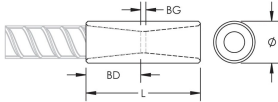

YDERLIGERE PRODUKTOPLYSNINGER

Bar dimensions and weights listed may vary by region. Coupler sizes not shown may be available by special order. Contact your nVent LENTON representative for more information.

DIAGRAMS

ADVARSEL

nVent-produkter skal kun installeres og anvendes som angivet i nVents produktvejledninger og træningsmaterialer. Vejledninger er tilgængelige på www.nvent.com og hos din nVent kundeservicerepræsentant. Forkert installation, misbrug, fejlanvendelse eller anden unladelse af fuldt ud at følge nVents instruktioner og advarsler kan medføre funktionsfejl, materielle skader, alvorlige personskader eller død og/eller ugyldiggøre din garanti.

North America

+1.800.753.9221
Option 1 – Customer Care
Option 2 – Technical
Support

Europe

Netherlands:
+31 800-0200135
France:
+33 800 901 793

Europe

Germany:
800 1890272
Other Countries:
+31 13 5835404