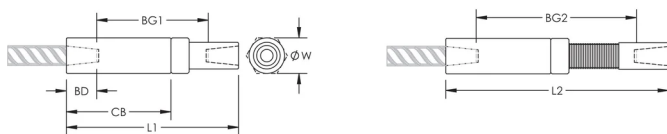

Diameter (Ø): 50 mm

Length 1 (L1): 229 mm

Length 2 (L2): 298 mm

Bar Depth (BD): 42mm

Bar Gap 1 (BG1): 145mm

Bar Gap 2 (BG2): 214mm

Coupler Body (CB): 147mm

Unit Weight: 2.53 kg

Designed to Meet: AASHTO;ABNT NBR 8548:1984;ACI 318 Type 1 (125% Specified Yield);ACI 318 Type 2 (Specified Tensile);ACI 349;ACI 359;AS3600

Pakke mængde: 8

YDERLIGERE PRODUKTOPLYSNINGER

Bar dimensions and weights listed may vary by region. Coupler sizes not shown may be available by special order. Contact your nVent LENTON representative for more information.

DIAGRAMS

ADVARSEL

---

nVent-produkter skal kun installeres og anvendes som angivet i nVents produktvejledninger og træningsmaterialer. Vejledninger er tilgængelige på www.nvent.com og hos din nVent kundeservicerepræsentant. Forkert installation, misbrug, fejlanvendelse eller anden unkladelse af fuldt ud at følge nVents instruktioner og advarsler kan medføre funktionsfejl, materielle skader, alvorlige personskader eller død og/eller ugyldiggøre din garanti.