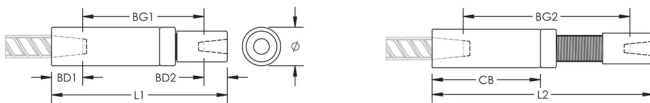

Diameter (Ø): 65 mm

Length 1 (L1): 269 mm

Length 2 (L2): 349 mm

Bar Depth 1 (BD1): 52mm

Bar Depth 2 (BD2): 40mm

Bar Gap 1 (BG1): 177mm

Bar Gap 2 (BG2): 257mm

Coupler Body (CB): 172mm

Unit Weight: 5.64 kg

Designed to Meet: AASHTO; ABNT NBR 8548:1984; ACI 318 Type 1 (125% Specified Yield); ACI 318 Type 2 (Specified Tensile); ACI 349; ACI 359; AS3600

Pakke mængde: 4

YDERLIGERE PRODUKTOPLYSNINGER

Bar dimensions and weights listed may vary by region. Coupler sizes not shown may be available by special order. Contact your nVent LENTON representative for more information.

DIAGRAMS

ADVARSEL

---

nVent-produkter skal kun installeres og anvendes som angivet i nVents produktvejledninger og træningsmaterialer. Vejledninger er tilgængelige på www.nvent.com og hos din nVent kundeservicerepræsentant. Forkert installation, misbrug, fejlanvendelse eller anden unladelse af fuldt ud at følge nVents instruktioner og advarsler kan medføre funktionsfejl, materielle skader, alvorlige personskader eller død og/eller ugyldiggøre din garanti.