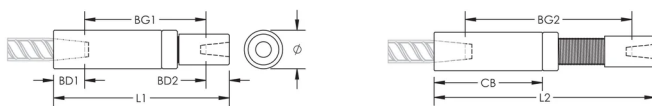

Diameter (Ø): 65 mm

Length 1 (L1): 269 mm

Length 2 (L2): 349 mm

Bar Depth 1 (BD1): 52mm

Bar Depth 2 (BD2): 42mm

Bar Gap 1 (BG1): 175mm

Bar Gap 2 (BG2): 255mm

Coupler Body (CB): 172mm

Unit Weight: 5.59 kg

Designed to Meet: AASHTO; ABNT NBR 8548:1984; ACI 318 Type 1 (125% Specified Yield); ACI 318 Type 2 (Specified Tensile); ACI 349; ACI 359; AS3600

Pakke mængde: 4

YDERLIGERE PRODUKTOPLYSNINGER

Bar dimensions and weights listed may vary by region. Coupler sizes not shown may be available by special order. Contact your nVent LENTON representative for more information.

DIAGRAMS

ADVARSEL

---

nVent-produkter skal kun installeres og anvendes som angivet i nVents produktvejledninger og træningsmaterialer. Vejledninger er tilgængelige på www.nvent.com og hos din nVent kundeservicerepræsentant. Forkert installation, misbrug, fejlanvendelse eller anden undladelse af fuldt ud at følge nVents instruktioner og advarsler kan medføre funktionsfejl, materielle skader, alvorlige personskader eller død og/eller ugyldiggøre din garanti.