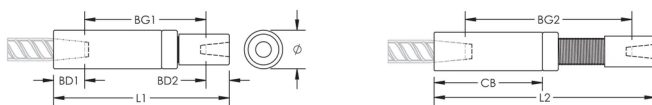

Length 1 (L1): 269 mm

Length 2 (L2): 349 mm

Bar Depth 1 (BD1): 52mm

Bar Depth 2 (BD2): 45mm

Bar Gap 1 (BG1): 172mm

Bar Gap 2 (BG2): 252mm

Coupler Body (CB): 172mm

Unit Weight: 5.45 kg

Designed to Meet: AASHTO; ABNT NBR 8548:1984; ACI 318 Type 1 (125% Specified Yield); ACI 318 Type 2 (Specified Tensile); ACI 349; ACI 359; AS3600

Pakke mængde: 4

YDERLIGERE PRODUKTOPLYSNINGER

Bar dimensions and weights listed may vary by region. Coupler sizes not shown may be available by special order. Contact your nVent LENTON representative for more information.

DIAGRAMS

ADVARSEL

---

nVent-produkter skal kun installeres og anvendes som angivet i nVents produktvejledninger og træningsmaterialer. Vejledninger er tilgængelige på www.nvent.com og hos din nVent kundeservicerepræsentant. Forkert installation, misbrug, fejlanvendelse eller anden undladelse af fuldt ud at følge nVents instruktioner og advarsler kan medføre funktionsfejl, materielle skader, alvorlige personskader eller død og/eller ugyldiggøre din garanti.