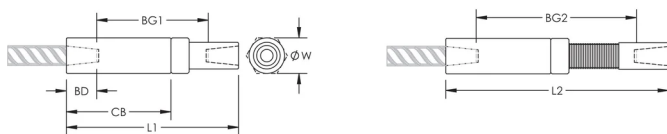

Diameter (Ø): 65 mm

Length 1 (L1): 271 mm

Length 2 (L2): 349 mm

Bar Depth (BD): 52mm

Bar Gap 1 (BG1): 167mm

Bar Gap 2 (BG2): 245mm

Coupler Body (CB): 172mm

Unit Weight: 5.01 kg

Designed to Meet: AASHTO;ABNT NBR 8548:1984;ACI 318 Type 1 (125% Specified Yield);ACI 318 Type 2 (Specified Tensile);ACI 349;ACI 359;AS3600

Pakke mængde: 4

YDERLIGERE PRODUKTOPLYSNINGER

Bar dimensions and weights listed may vary by region. Coupler sizes not shown may be available by special order. Contact your nVent LENTON representative for more information.

DIAGRAMS

ADVARSEL

---

nVent-produkter skal kun installeres og anvendes som angivet i nVents produktvejledninger og træningsmaterialer. Vejledninger er tilgængelige på www.nvent.com og hos din nVent kundeservicerepræsentant. Forkert installation, misbrug, fejlanvendelse eller anden unkladelse af fuldt ud at følge nVents instruktioner og advarsler kan medføre funktionsfejl, materielle skader, alvorlige personskader eller død og/eller ugyldiggøre din garanti.