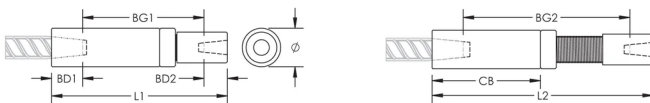

Length 1 (L1): 276 mm

Length 2 (L2): 357 mm

Bar Depth 1 (BD1): 53mm

Bar Depth 2 (BD2): 40mm

Bar Gap 1 (BG1): 183mm

Bar Gap 2 (BG2): 264mm

Coupler Body (CB): 175mm

Unit Weight: 6.68 kg

Designed to Meet: AASHTO;ABNT NBR 8548:1984;ACI 318 Type 1 (125% Specified Yield);ACI 318 Type 2 (Specified Tensile);ACI 349;ACI 359;AS3600

Pakke mængde: 3

YDERLIGERE PRODUKTOPLYSNINGER

Bar dimensions and weights listed may vary by region. Coupler sizes not shown may be available by special order. Contact your nVent LENTON representative for more information.

DIAGRAMS

ADVARSEL

---

nVent-produkter skal kun installeres og anvendes som angivet i nVents produktvejledninger og træningsmaterialer. Vejledninger er tilgængelige på www.nvent.com og hos din nVent kundeservicerepræsentant. Forkert installation, misbrug, fejlanvendelse eller anden undladelse af fuldt ud at følge nVents instruktioner og advarsler kan medføre funktionsfejl, materielle skader, alvorlige personskader eller død og/eller ugyldiggøre din garanti.